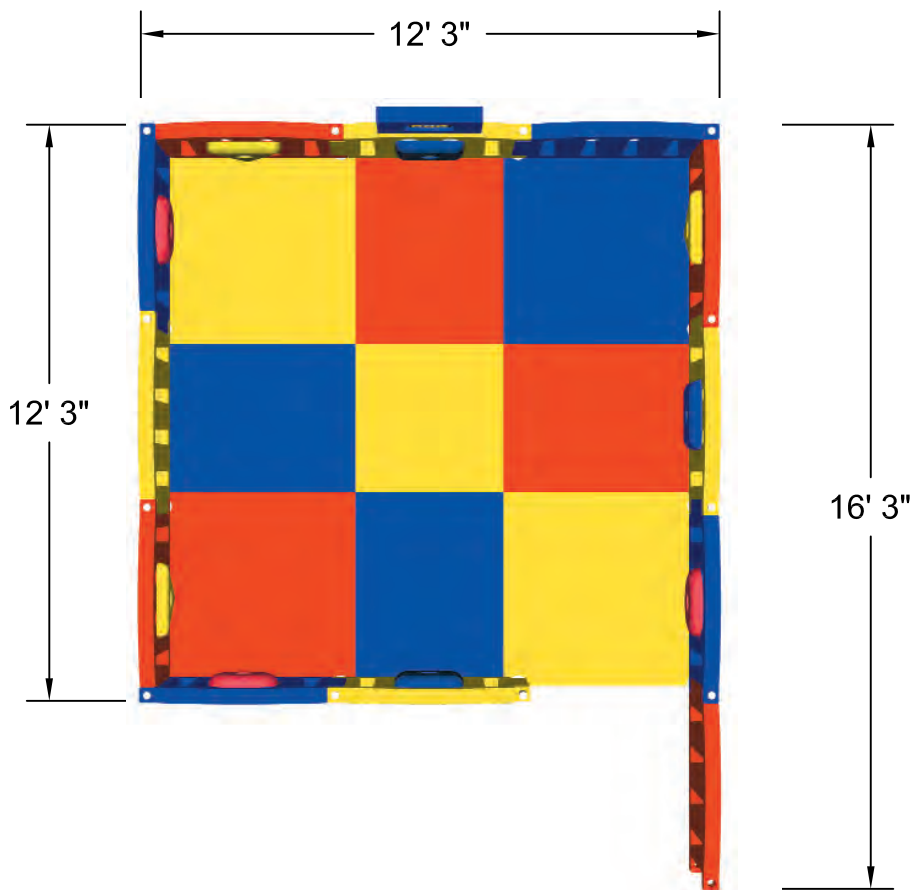

# Toddler Playground 12 x 12 Specification Layout

Rev # 7/09/09

Front View

# Product Specification Sheet

**PRODUCT NAME: XerPlay 12'x12' Toddler Playground**  
**PART NUMBER: 4-4112**

SPECIFICATIONS		Quantity
Footprint	12' 3" x 16' 3" (including door)	
Height	5'6" minimum	
Weight	581 lbs	
Group Size	UP to 10	
Token Operation	YES (available as added option)	
Program Selector Box	YES (available as added option)	

FEATURES		
Scoreboard / Time Clock	YES	1
Electronic Targets	YES	9
Speakers	YES	2
Sport Flooring	YES	144 sq ft
Circle Modules	RED	6
Square Modules	BLUE	6
Triangle Modules	YELLOW	6
Pre-programmed Audio	YES (instructions, game music, fanfare)	
Auto Restart Mode	YES	
Quick Start Guide	YES	2
Quick Start Poster	YES	2
Remote Control	YES	2
Toy Kit	YES	1