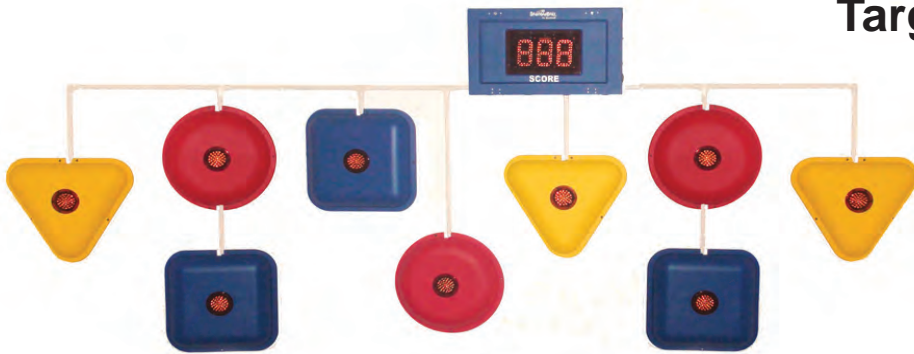

**Target Kit - 9 targets**  
**Specification Layout**

# Product Specification Sheet

PRODUCT NAME: XerPlay Target Kit - 9 targets  
PART NUMBER: 4-4209

SPECIFICATIONS		Quantity
Shipping Weight	111 lbs	
System power requirements	100-240 V receptical, 3 amps	1
Group Size	UP to 6	
Token Operation	YES (available as added option)	
Program Selector Box	YES (available as added option)	

FEATURES		
Scoreboard	YES	1
Time Clock	YES	1
Electronic Targets	YES	9
Speakers	YES	2
Circle Modules 20" Diameter	RED	3
Square Modules 20" x 20"	BLUE	3
Triangle Modules 20" x 21"	YELLOW	3
Pre-programmed Audio	YES (instructions, game music, fanfare)	
Auto Restart Mode	YES	
Quick Start Guide	YES	2
Quick Start Poster	YES	2
Remote Control	YES	2
Ball Kit (12 balls, size 6"; 8 noodles)	YES	1