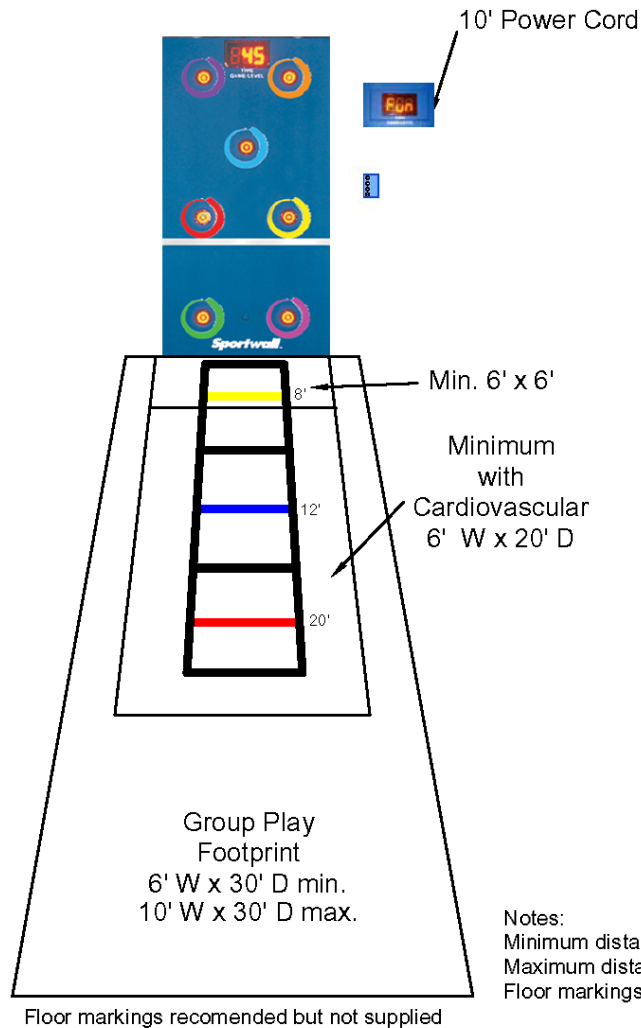

XERTRAINERTM

Sportwall[®]

Interactive Group Training

Single Station System Specification Layout

Rev # 4/20/09

Notes:
Minimum distance between stations: 2'
Maximum distance between stations: 10'
Floor markings not to scale - call for details