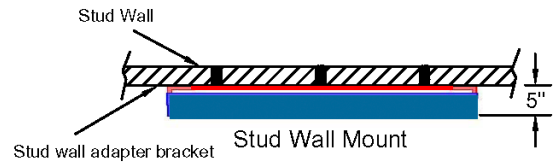

XERTRAINERTM

Sportwall[®]

Interactive Group Training

Single Station System Specification Layout

Rev # 4/20/09

Notes:
Minimum distance between stations: 2'
Maximum distance between stations: 10'
Floor markings not to scale - call for details