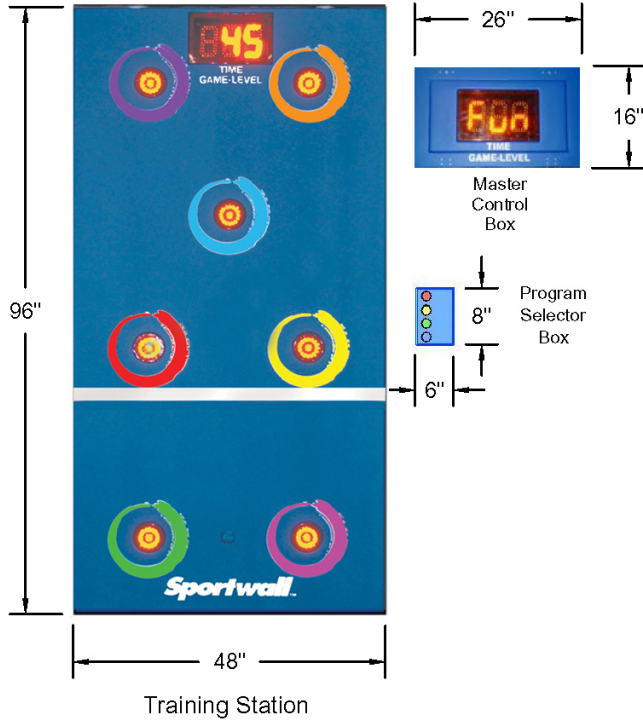

XERTRAINERTM

Sportwall[®]

Interactive Group Training

Single Station System Specification Layout

Rev # 4/20/09

Notes:
Minimum distance between stations: 2'
Maximum distance between stations: 10'
Floor markings not to scale - call for details